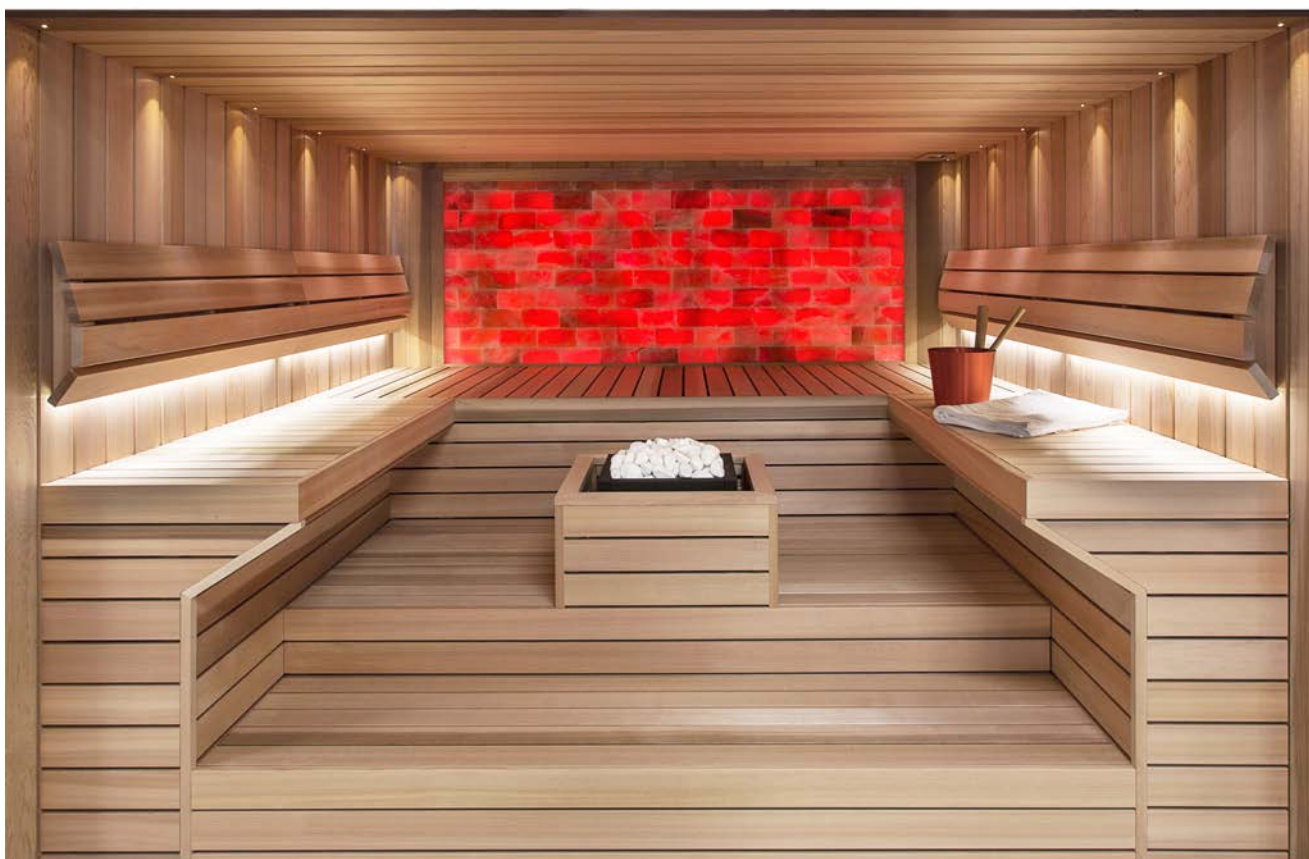

Massaranduba

Merbau

CEDAR

Would you like to indulge in a little luxury?

Consider using cedar for your sauna benches and wallboards. Cedar is a lightweight and sturdy wood that boasts a stunning range of colours, ranging from light to dark red and even brown. It's also exceptionally comfortable to sit on due to its ability to withstand high temperatures. Additionally, cedar is highly resistant to mould and maintains its shape over time. Standard dimensions available include 2.45 m, 3.05 m, and 3.65 m.