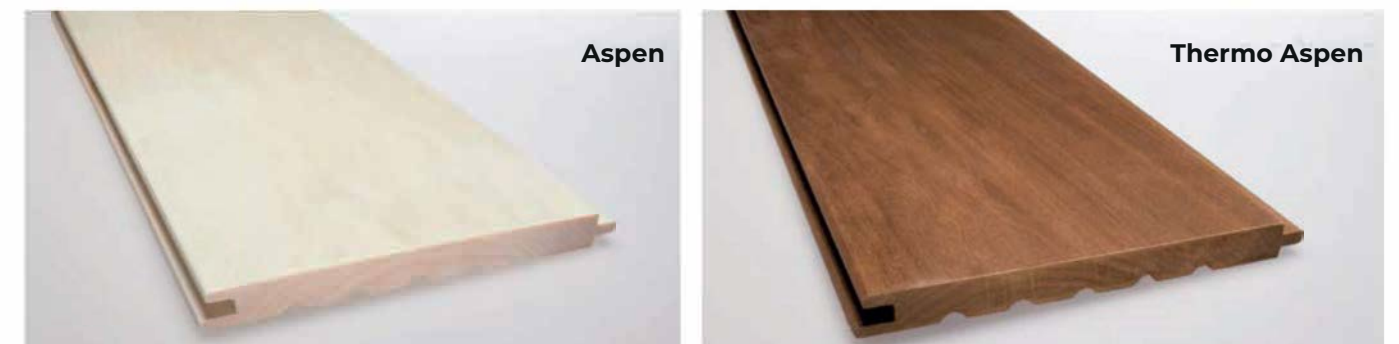

17x190

Our company offers panels made from two types of wood: aspen and thermo aspen. These panels are 17mm thick and 190mm wide, providing an effective width of 77mm. Installing them is easy, as they can be either blind-nailed or face-nailed to the wall. If you're interested in our special 17x90 product, please contact us to discuss availability. We offer standard lengths of 1.8m, 2.1m, 2.4m, 2.7m, and 3m, but we're also happy to discuss other lengths upon request.