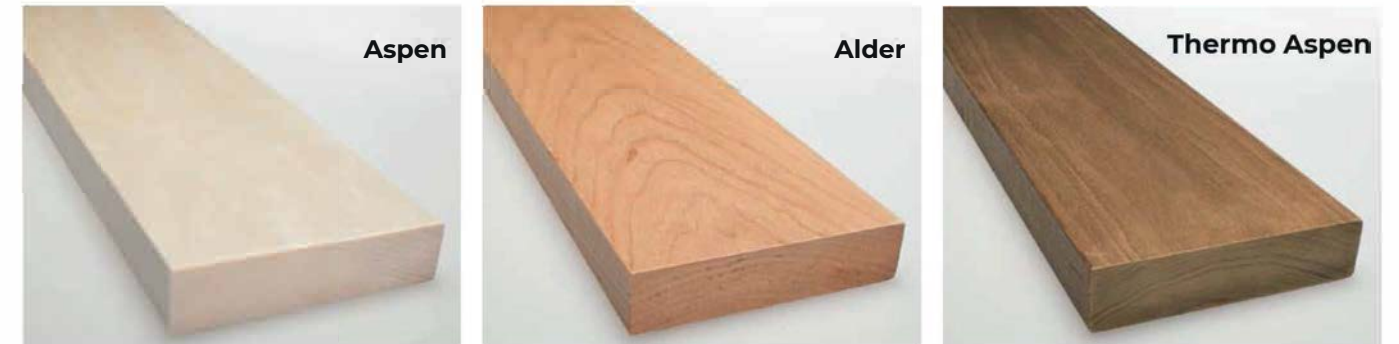

Bench 28x120 | Thickness: 28 mm | Width: 120 mm | Package: 3 pcs | Bench boards with R2 rounded edges