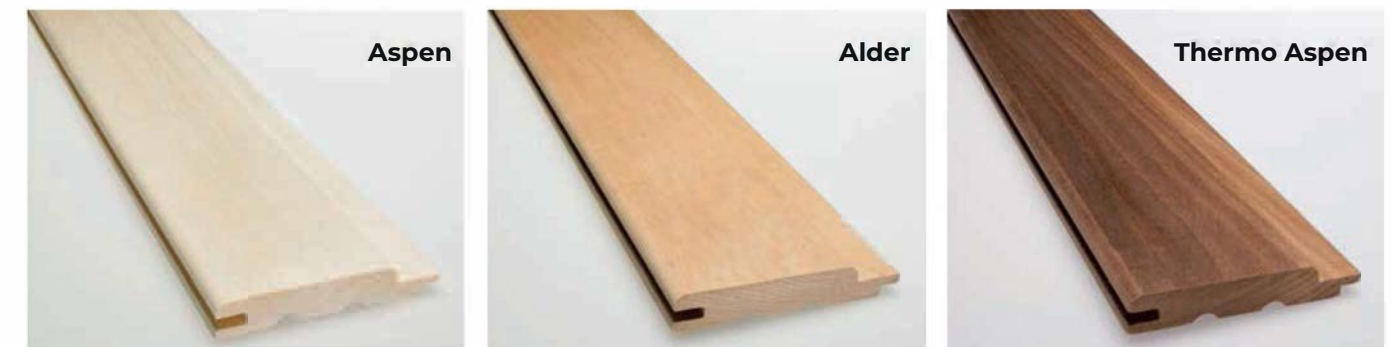

SAUNA WALLBOARDS

Our panels allow you to create an individual style and atmosphere in all your interior spaces, exactly as you wish. The wood options are alder, aspen, thermo aspen, thermo alder, spruce, and cedar. Our standard range includes panel profiles in sizes 15x70, 15x90, 15x120 and 15x140, as well as panels, STP in size 15x90, and finger panels.

STP

The STP panel is a classic sauna panel profile. We produce STP panels from the following types of wood: alder, aspen, thermo aspen, thermo alder, spruce, and cedar. The panels are 15mm thick and 90mm wide, which gives them an effective width of 81mm. STP panels in size 15x90 are available as a stock product, which enables fast delivery. The standard lengths are 1.8m, 2.1m, 2.4m, 2.7m and 3m, and you can also contact us to discuss other lengths

STP 15x90 | Thickness: 15 mm | Width: 90 mm | Effective width: 81 mm | Use per square meter: 12,3 m | Package: 6 pcs