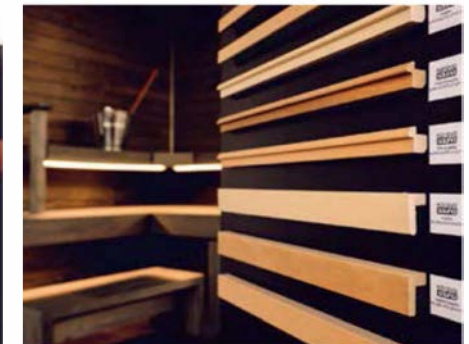

Mouldings for interior cladding
Pages: 14-17