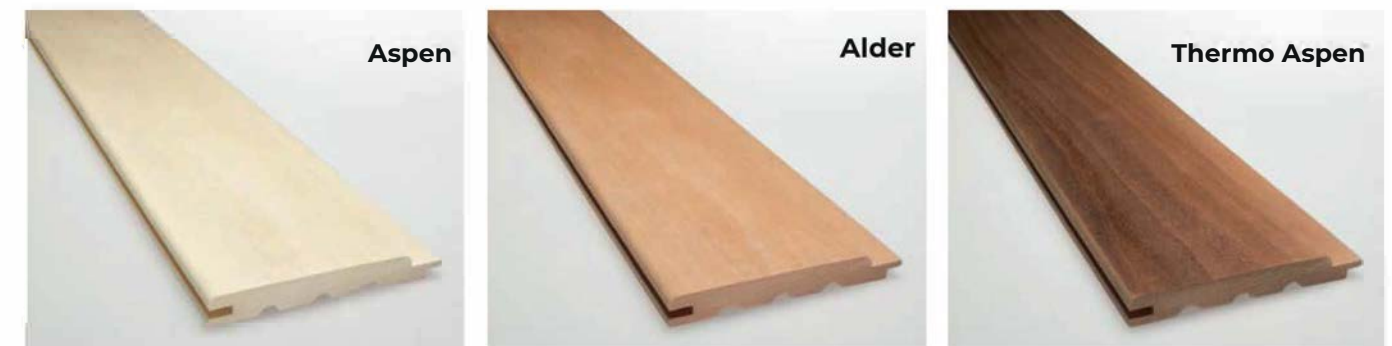

STP 15x120 | Thickness: 75 mm | Width: 120 mm | Effective width: 110 mm | Use per square meter: 9,1 m | Package: 6 pcs

Wallboards

Do you prefer a toned-down and harmonious atmosphere, a warm and cozy feel, or an edgy and original vibe? The decision is yours. We are capable of meeting all your needs. Our panels provide you with the freedom to establish a unique style and ambience in all your interior spaces precisely as you desire.