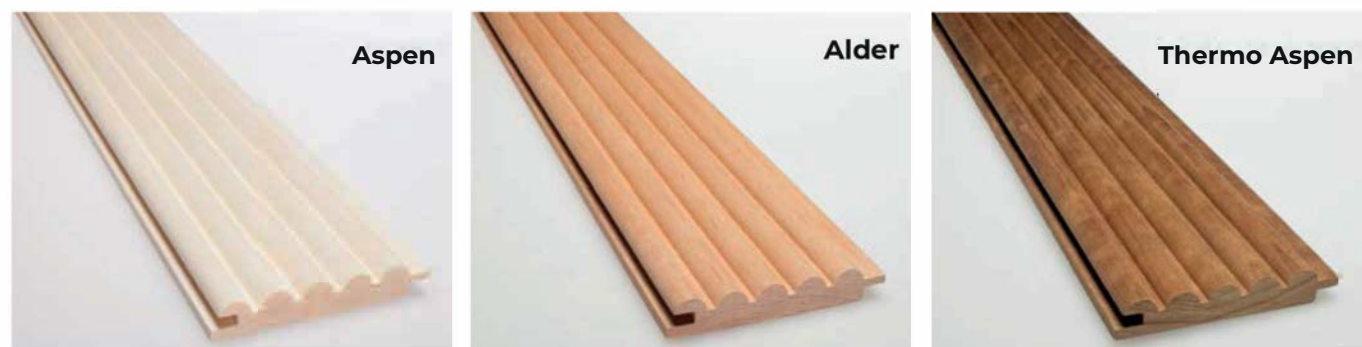

Finger panel 15x90 | Thickness: 15 mm | Width: 90 mm | Effective width: 79 mm | Use per square meter: 12,7 m | Package: 6 pcs

Coloured sauna profiles

Our range of sauna profiles also includes coloured options. To ensure a high-quality result, we offer colour treatment specifically for aspen wood. Our expert team can also colour your bench boards and mouldings by hand. For this, we use Tikkurila Supi Sauna Wax, which comes in white, grey and black. If you prefer, we can also offer translucent colours from Tikkurila's colour card. Additionally, we offer paraffin oil treatment for sauna panels and benches, and special colours are available upon request.