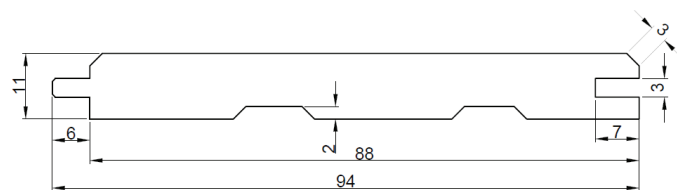

Sauna deck – **SOFTLINE PROFILE**

Size: 15 x 90 mm
Lengths: 915, 1219, 1524, 1828, 2133, 2438, 2743, 3048 mm
Packing: 1 piece

Sauna deck – **CLASSIC PROFILE**

Size: 11 x 94 mm
Lengths: 910, 1220, 1520, 1830, 2130, 2440, 2740, 3050, 3350, 3660,
Packing: 10 pcs/package,