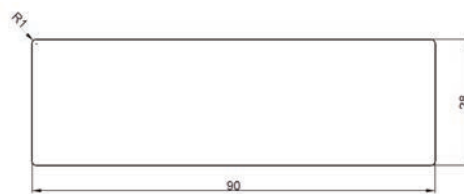

Thermo Aspen

Thermo Aspen is completely natural - the thermal modification process uses only heat and steam, making it more durable and stable. This heat treatment creates an attractive darker brown shade of wood. We offer a Softline profile with an extended tongue and groove that visually eliminates the natural shape changes in the wood due to moisture changes and planed boards bench profiles.

Technical details:

Deciduous, soft and light wood, colour slightly brown due to thermo treatment
Grade A

Average density	0.450 g.cm-3
Longitudinal drying	0.3%
Radial shrinkage	5.2%
Drying in Tangential direction	8.3%
Volumetric drying	13.8%
Durability class	5

Sauna deck -**SOFTLINE PROFILE STP**

Dimension: 15 x 90 mm
Lengths: 2100, 2400, 2700, 3000 mm
Packing: 6 pcs/package, 264 pcs/pallet

Bench Profile -**PLANED BOARD SHP**

Dimension: 28 x 90 mm
Lengths: 2100, 2400, 2700, 3000 mm
Packing: 4 pcs/package, 336 pcs/pallet

Stability

Longitudinal stability thanks to significantly reduced content balance humidity

Environment

The wood is improved through the use of non-chemical processes

High durability

Improved durability and high resistance to rot

Easy

Easy handling and thermal reduction conductivity

Aesthetic appearance

A warm shade that creates a pleasant atmosphere and luxury appearance