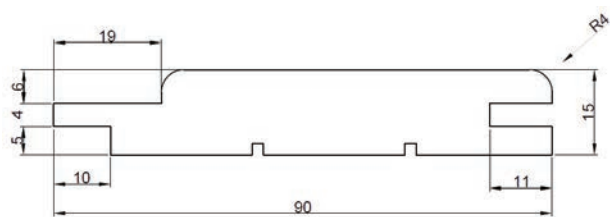

Thermo Aspen

Thermo Aspen is completely natural - the thermal modification process uses only heat and steam, making it more durable and stable. This heat treatment creates an attractive darker brown shade of wood. We offer a Softline profile with an extended tongue and groove that visually eliminates the natural shape changes in the wood due to moisture changes and planed boards bench profiles.

Technical details:

Deciduous, soft and light wood, colour slightly brown due to thermo treatment
Grade A

Average density	0.450 g.cm-3
Longitudinal drying	0.3%
Radial shrinkage	5.2%
Drying in Tangential direction	8.3%
Volumetric drying	13.8%
Durability class	5

Sauna deck -**SOFTLINE PROFILE STP**

Dimension: 15 x 90 mm
Lengths: 2100, 2400, 2700, 3000 mm
Packing: 6 pcs/package, 264 pcs/pallet

Bench Profile -**PLANED BOARD SHP**

Dimension: 28 x 90 mm
Lengths: 2100, 2400, 2700, 3000 mm
Packing: 4 pcs/package, 336 pcs/pallet

Stability

Longitudinal stability thanks to significantly reduced content balance humidity

Environment

The wood is improved through the use of non-chemical processes

High durability

Improved durability and high resistance to rot

Easy

Easy handling and thermal reduction conductivity

Aesthetic appearance

A warm shade that creates a pleasant atmosphere and luxury appearance