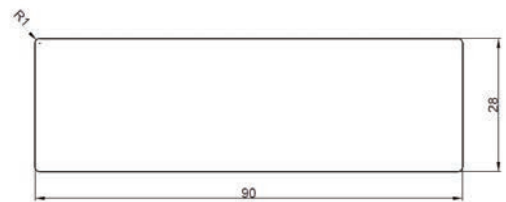

Aspen

Aspen wood is the ideal material for the sauna. It does not exude resin, does not form chips and does not overheat. Its characteristic light colour tone and smooth texture give it a very attractive appearance. We offer softline profile with an extended tongue and groove that visually eliminates the wood's natural shape changes due to changes in humidity, and planed planks as bench profiles.

Technical details:

Deciduous, soft and light wood, white to yellow-white in colour
Grade A

Average density	0.450 g.cm-3
Longitudinal drying	0.3%
Radial shrinkage	5.2%
Drying in Tangential direction	8.3%
Volumetric drying	13.8%
Durability class	5

Sauna deck -**SOFTLINE PROFILE STP**

Dimension: 15 x 90 mm

Lengths: 2400, 2700, 3000 mm

Packing: 6 pcs/package, 264 pcs/pallet

Bench Profile -**PLANED BOARD SHP**

Dimension: 28 x 90 mm

Lengths: 2400, 2700, 3000 mm

Packing: 4 pcs/package, 336 pcs/pallet