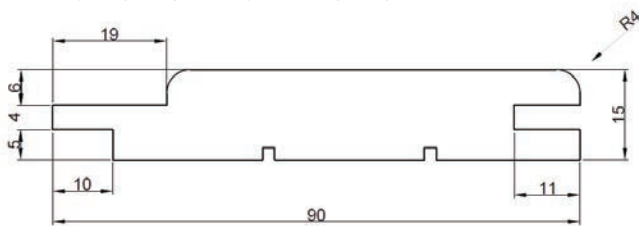

Aspen

Aspen wood is the ideal material for the sauna. It does not exude resin, does not form chips and does not overheat. Its characteristic light colour tone and smooth texture give it a very attractive appearance. We offer softline profile with an extended tongue and groove that visually eliminates the wood's natural shape changes due to changes in humidity, and planed planks as bench profiles.

Technical details:

Deciduous, soft and light wood, white to yellow-white in colour
Grade A

Average density	0.450 g.cm-3
Longitudinal drying	0.3%
Radial shrinkage	5.2%
Drying in Tangential direction	8.3%
Volumetric drying	13.8%
Durability class	5

Sauna deck -**SOFTLINE PROFILE STP**

Dimension: 15 x 90 mm

Lengths: 2400, 2700, 3000 mm

Packing: 6 pcs/package, 264 pcs/pallet

Bench Profile -**PLANED BOARD SHP**

Dimension: 28 x 90 mm

Lengths: 2400, 2700, 3000 mm

Packing: 4 pcs/package, 336 pcs/pallet