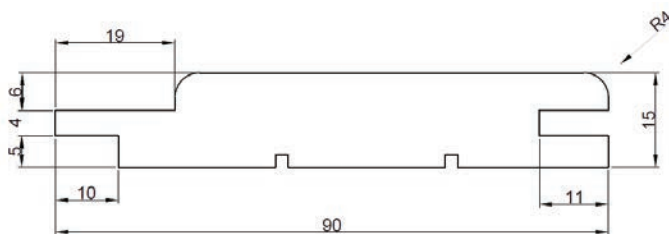

Sauna deck – **SOFTLINE PROFILE**

Size: 15 x 90 mm
Lengths: 915, 1219, 1524, 1828, 2133, 2438, 2743, 3048 mm
Packing: 1 piece

Sauna deck – **CLASSIC PROFILE**

Size: 11 x 94 mm
Lengths: 910, 1220, 1520, 1830, 2130, 2440, 2740, 3050, 3350, 3660,
Packing: 10 pcs/package,