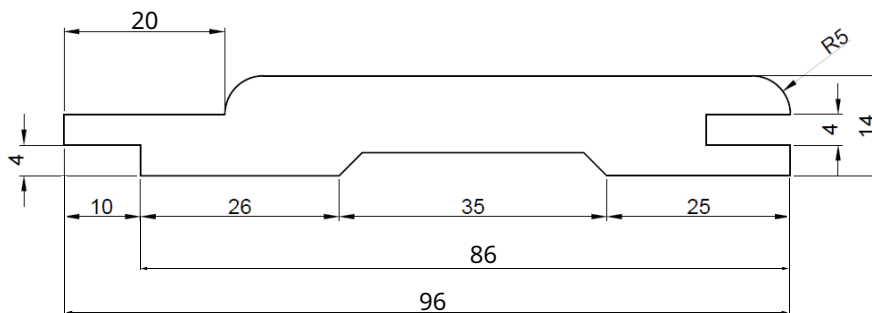

SAUNA PROFILES - TECHNICAL INFORMATION

Northern spruce

The spruce wood is almost white with a light yellowish undertone and is one of the lightest coniferous woods. Spruce is often used for saunas, especially lining the outer walls. We offer a Softline profile with an extended tongue and groove, which visually eliminates the natural shape changes in the wood due to moisture changes.

Technical details:

Coniferous, light and soft wood with whitish to yellowish colour and resinous channels
Grade A

Average density	0.450 g.cm³
Longitudinal drying	0.3%
Radial shrinkage	3.6%
Drying in Tangential direction	7.8%
Volumetric drying	11.7%
Durability class	4

Sauna Profile SOFTLINE

Size: 14 x 96 mm

Lengths: 4200 mm

Packing: 6 pcs/package, 264 pcs/pallet