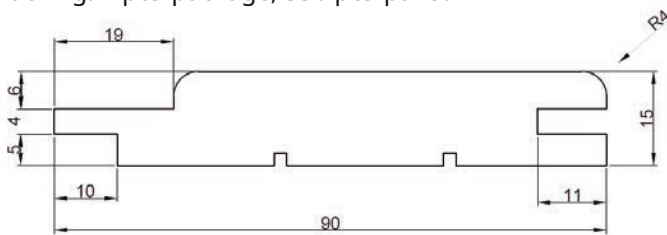

Sauna deck -SOFTLINE PROFILE STP

Dimension: 15 x 90 mm

Lengths: 2400, 2700, 3000 mm

Packing: 6 pcs/package, 264 pcs/pallet

Bench Profile -PLANED BOARD SHP

Dimension: 28 x 90 mm

Lengths: 2400, 2700, 3000 mm

Packing: 4 pcs/package, 336 pcs/pallet

Sauna deck -**SOFTLINE PROFILE STP**

Dimension: 15 x 90 mm

Lengths: 2400, 2700, 3000 mm

Packing: 6 pcs/package, 264 pcs/pallet

Bench Profile -**PLANED BOARD SHP**

Dimension: 28 x 90 mm

Lengths: 2400, 2700, 3000 mm