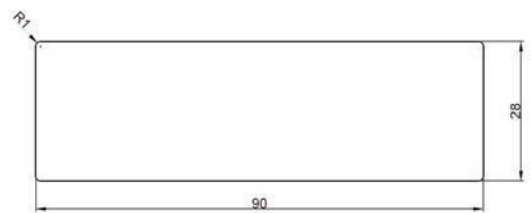

Sauna deck -SOFTLINE PROFILE STP

Dimension: 15 x 90 mm

Lengths: 2400, 2700, 3000 mm

Packing: 6 pcs/package, 264 pcs/pallet

Bench Profile -PLANED BOARD SHP

Dimension: 28 x 90 mm

Lengths: 2400, 2700, 3000 mm

Packing: 4 pcs/package, 336 pcs/pallet

Sauna deck -**SOFTLINE PROFILE STP**

Dimension: 15 x 90 mm

Lengths: 2400, 2700, 3000 mm

Packing: 6 pcs/package, 264 pcs/pallet

Bench Profile -**PLANED BOARD SHP**

Dimension: 28 x 90 mm

Lengths: 2400, 2700, 3000 mm

Sauna deck – **SOFTLINE PROFILE**

Size: 15 x 90 mm
Lengths: 915, 1219, 1524, 1828, 2133, 2438, 2743, 3048 mm
Packing: 1 piece

Sauna deck – **CLASSIC PROFILE**

Size: 11 x 94 mm
Lengths: 910, 1220, 1520, 1830, 2130, 2440, 2740, 3050, 3350, 3660,
Packing: 10 pcs/package,