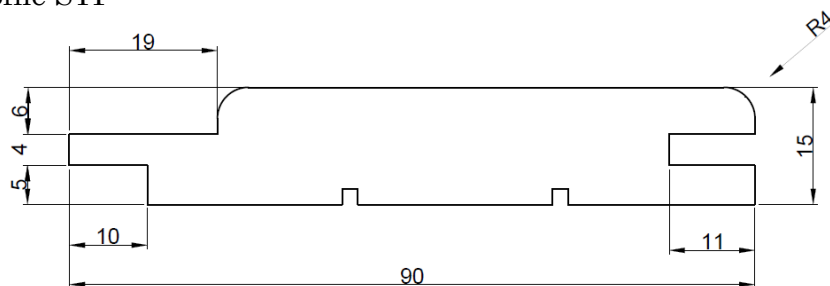

1. Sauna profile - softline profile STP

Dimensions: 15 x 90 mm

Lengths: 2400, 2700, 3000 mm

Packing: 6 pcs/package, 264 pcs/pallet

Detail of profile 15 x 90 STP:

2. Bench profile - SHP planks

Dimensions: 28 x 90 mm

Lengths: 2400, 2700, 3000 mm

Packing: 4 pcs/package, 336 pcs/pallet

Detail of profile 28 x 90 SHP:

Stability

Long-term stability due to significantly reduced moisture content balance

Environment

The wood is improved through the use of non-chemical processes