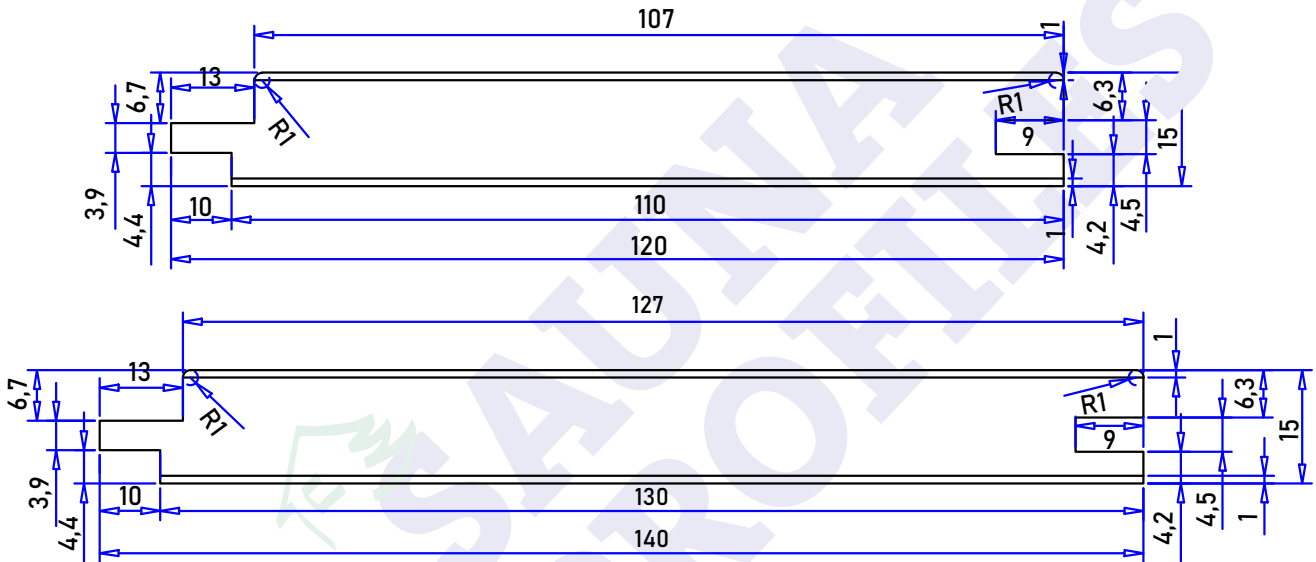

**STS3 veneered Alder 15x120 mm**

**STS3 veneered Alder 15x140 mm**

**STS3 veneered Thermo Aspen 15x120 mm**

**STS3 veneered Thermo Aspen 15x140 mm**

**1. Sauna profile – STS3 (veneered)**

Dimensions: 15 x 120/140 mm

Lengths: 1800–3000 mm

Packing (120): 6 pcs/bundle, 54 bundle/pallet

Packing (140): 6 pcs/bundle, 48 bundle/pallet

**2. Sauna profile – STS3 (veneered)**

Dimensions: 18 x 185 mm

Lengths: 1800–3000 mm

Packing: 5 pcs/bundle, 35 bundle/pallet