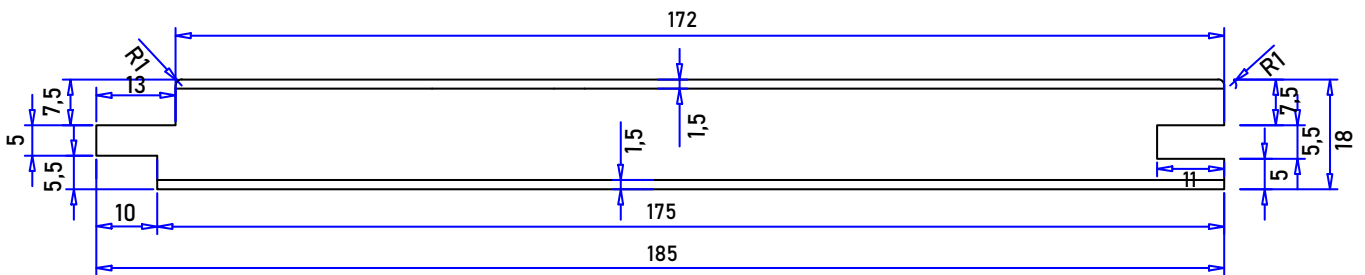

**STS3 veneered Alder 15x120 mm**

**STS3 veneered Alder 15x140 mm**

**STS3 veneered Thermo Aspen 15x120 mm**

**STS3 veneered Thermo Aspen 15x140 mm**

**1. Sauna profile – STS3 (veneered)**

Dimensions: 15 x 120/140 mm

Lengths: 1800–3000 mm

Packing (120): 6 pcs/bundle, 54 bundle/pallet

Packing (140): 6 pcs/bundle, 48 bundle/pallet

**2. Sauna profile – STS3 (veneered)**

Dimensions: 18 x 185 mm

Lengths: 1800–3000 mm

Packing: 5 pcs/bundle, 35 bundle/pallet