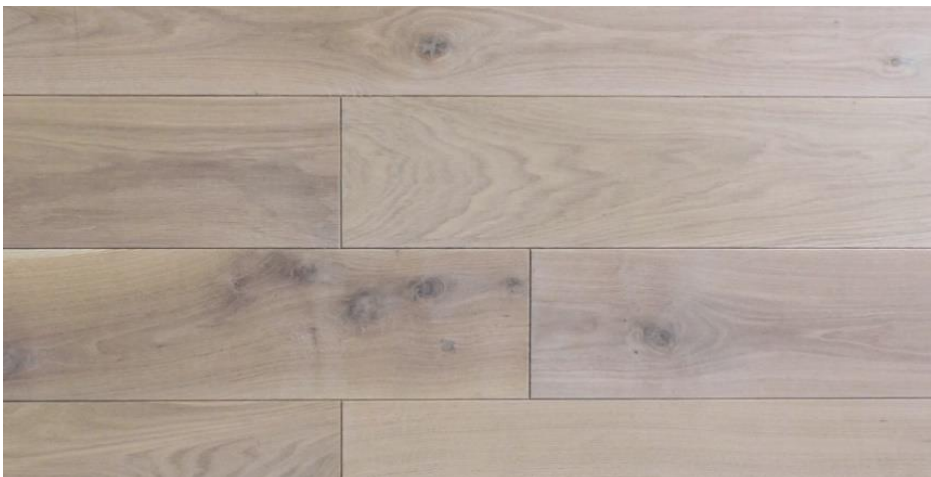

Surface Standart Finishes

	Surface Finishes	Name
	OAK	
OSMO Hardwax collection		
Collection 1	Classic	
	oiled	Classic Natur
	oiled	Classic Snow White
	oiled	Classic White
	oiled	Classic Honey
	oiled	Classic Nude
	oiled	Classic Greige
	oiled	Classic Neutral
Collection 2	Soft	
	Light brushed + oiled	SoftNatur
	Light brushed + oiled	SoftEbony
	Light brushed + oiled	SoftGrey
Collection 3	Deep	
	Brushed + oiled	Deep Natur
	Brushed + oiled	Deep Silk
	Brushed + oiled	Deep Snow White
	Brushed + oiled	Deep Onyx-Silver
	Brushed + oiled	Deep Graphite
	Brushed + oiled	Deep Grey

SOLID FLOORING - SURFACE FINISHES - Classic

Classic

Classic Natur

Classic Snow White

Classic White

Classic Honey

Classic Nude

Classic Neutral

SOLID FLOORING - SURFACE FINISHES - Soft

Soft Natur

Soft Ebony

Soft Grey

SOLID FLOORING - SURFACE FINISHES - Deep

Deep Natur

Deep Silk

Deep Snow White

Deep Onyx-Silver

Deep Graphite

Deep Grey